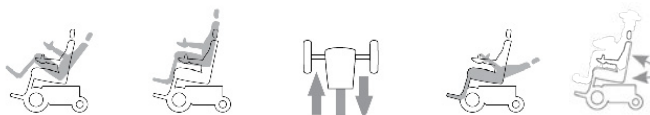

Permobil X850

Find your adventure

Watch the video
and find out more!

permobil

Powered extendable wheelbase provides enhanced stability for travelling over rugged terrain.

Front bumper and lighting as standard increases visibility and safety.

Superior suspension improves performance and ride comfort when travelling off the beaten track.

Specifications

Maximum user weight	136 kg
Maximum speed	15 km/h
Range	35 - 45 km
Base width	28" (720 mm)
Base length	49.5" -57.5" (1260-1460 mm)
Base turning radius	66" (1680 mm)
Ground clearance	3.2" (88 mm)
Recommended battery type	97Ah Gel
Weight including batteries	203 kg
Drive electronics	Safe Gate
Seat to floor height	21" (540 mm)
Seat elevation	8" (200 mm)

Colour Choices

-  dark blue metallic
-  dark red metallic
-  dark grey metallic

Chair Functions

+ Legrest requires seat tilt. Legrest is not orderable together with seat rotation or extendable wheelbase. Specifications are dependent on the configuration of the wheelchair. For further information not mentioned in this sheet, please refer to the user manual which can be downloaded from the Permobil web site, or contact your local Permobil office.