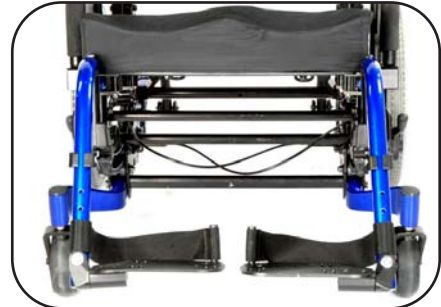

True Fit Growth

The next larger width strut tube kit is available at time of order at no charge.

Zippie Iris True Fit Growth

However, when your client requires a significant change in overall size, the following items are included in the True Fit program.

The **NEW Zippie Iris True Fit program is a one-time frame size change, and includes all the parts necessary to grow or shrink the wheelchair in the first 5 years from date of purchase of the original owner.**

The program includes strut tubes, seat rails, back posts, seat pan, hangers, extension tubes, footplates and tilt cables, if required.

Note: Items are only exchanged/grown if ordered on original chair.

True Fit Growth Items

- Strut tubes (5 strut tubes included)
  - Seat rails(if outside current seat depth growth range)
  - Back posts/Stroller handles(when necessary to increase back height beyond current available range)
  - Push handle width insert
  - Seat pan(if outside current available range)
  - One arm drive axles(when already supplied)
  - Hangers
  - Extension tubes
  - Leg strap
  - Footplates
  - Tilt cables