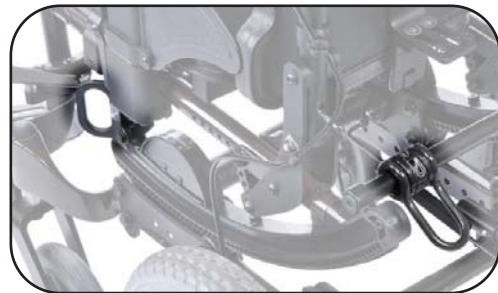

## New Enhanced Features

- 40 degree tilt range option
- Advanced stroller handle
- Fun spoke guards
- Swing in / out hangers

## The New Zippie Iris Product Improvements

- Easier to reach tie down locations
- Ridge in rocker prevents lateral play
- Improved hub-lock design

**Please note: The new version of the Zippie Iris is available from 16th November and the old version will be available for order until 30th January 2010.**

### True Fit Growth

The next larger width strut tube kit is available at time of order at no charge.

### True Fit Growth Items

- Strut tubes (5 strut tubes included)
  - Seat rails
 (if outside current seat depth growth range)
  - Back posts/Stroller handles
 (when necessary to increase back height beyond current available range)
  - Push handle width insert
  - Seat pan
 (if outside current available range)
  - One arm drive axles
 (when already supplied)
  - Hangers
  - Extension tubes
  - Leg strap
  - Footplates
  - Tilt cables