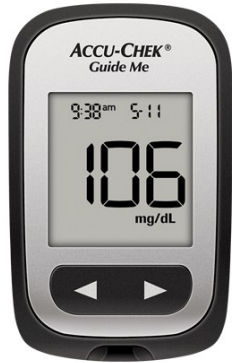

Accu-Chek Guide Me Blood Glucose Monitor

- Easy-fill test strip - Place a small drop of blood anywhere along the edge.
- Fast Results - Less than 4 second test time.
- Advanced accuracy - The Accu-Chek Guide platform is Accu-Chek's most accurate ever.
- Easy-to-read screen - Simply see test results.
- Hard shell carrying case - Keeps supplies organised.
- mySugr Connectivity - Take the stress out of diabetes management by pairing your Accu-Chek blood glucose meter with the mySugr app via Bluetooth®. This will automatically transfer your values so you can analyze your blood sugar in an easy-to-use dashboard right in the palm of your hand.