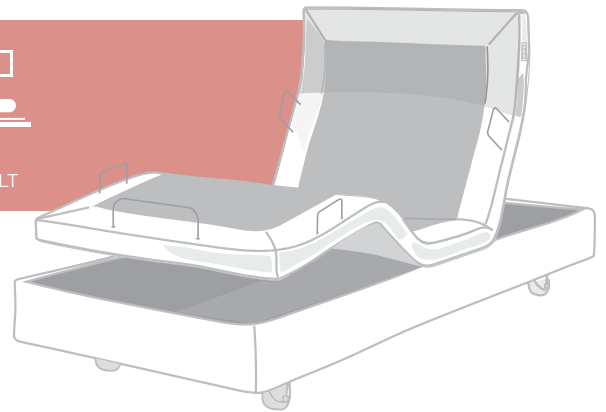

## Luxe Adjustable Bed

- Hi-Lo
- Back Raise
- Leg Raise
- Zero Gravity
- Underbed lighting
- Head Tilt
- Memory functionality
- Massage functionality
- Twin USB ports (both sides)
- Foot and side mattress retainers (incl.)

## Care Adjustable Bed

- Hi-Lo
- Back Raise
- Leg Raise
- Zero Gravity
- Underbed lighting
- Clinical Positioning
- Auto Seating Position
- Trendelenburg (and Reverse)
- Foot and side mattress retainers (incl.)