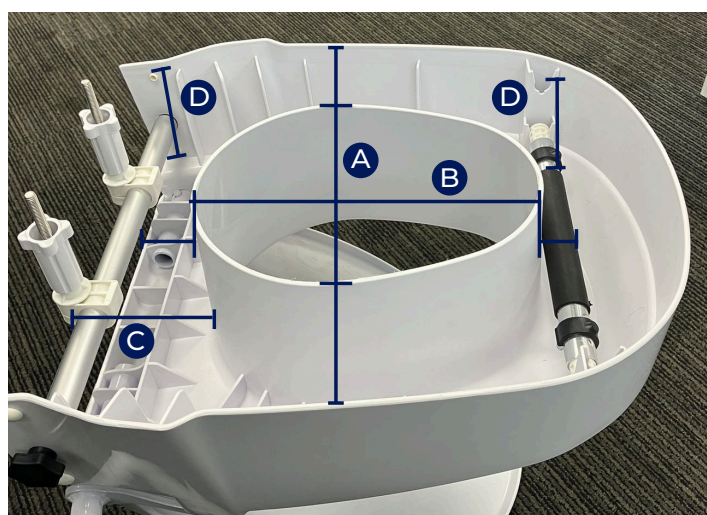

TOILET SEAT RAISERS GUIDE

TOILET SEAT RAISERS (NO ARMS)

DESCRIPTION	SIZE	CODE
Toilet Seat Raiser	50mm	BTT149800
	100mm	BTT150200
	150mm	BTT150300
Toilet Seat Raisers with Lid	50mm	BTT149900
	100mm	BTT150100
	150mm	BTT150400

TOILET SEAT RAISERS WITH ARMS

DESCRIPTION	CODE
Freedom Toilet Seat Raiser	BTT164100
Raised Toilet Seat With Swing Back Arms	BTT150450
Raised Toilet Seat With Swing-Back Arms Wide	BTT150460
Etac Cloo Fixed Height Toilet Seat Raiser With Arms	BTT162030
Height Adjustable Toilet Seat Raiser	BTT157950

FITTING GUIDE FOR TOILET SEAT RAISERS

DESCRIPTION	DIMENSION	CODE	COMPATIBLE BOWL WIDTH (A)	COMPATIBLE BOWL LENGTH (B)	ADDITIONAL SEAT HEIGHT FROM BOWL (C)
Aspire Toilet Seat Raiser	50mm	BTT149800	210-370mm	265-400mm	50mm
	100mm	BTT150200			100mm
	150mm	BTT150300			150mm
Aspire Toilet Seat Raisers with Lid	50mm	BTT149900			50mm
	100mm	BTT150100			100mm
	150mm	BTT150400			150mm

DESCRIPTION	CODE	COMPATIBLE BOWL WIDTH (A)	COMPATIBLE BOWL LENGTH (B)	MIN DISTANCE TO BOWL EDGE FROM MOUNTING SCREW (C)	ADDITIONAL SEAT HEIGHT FROM BOWL (D)	DISTANCE BETWEEN ARMRESTS
Freedom Toilet Seat Raiser	BTT164100	240-380mm	250-390mm	110mm	50-130mm	470mm
Raised Toilet Seat with Swing Back Arms	BTT150450	210-340mm	270-360mm	95mm	60-150mm	370mm
Etac Cloo Fixed Height Toilet Seat Raiser With Arms	BTT162030	Min: 205mm	250-400mm	100mm	110mm	400mm
Raised Toilet Seat with Swing-Back Arms – Wide	BTT150460	255-380mm	240-420mm	115mm	80-155mm	435mm
Etac Cloo Fixed Height Toilet Seat Raiser with Arms	BTT162030	205-380mm	250-350mm	70mm	60-140mm	490mm
Height Adjustable Toilet Seat Raiser	BTT157950	260-390mm	260-400mm	115mm	50-130mm	430mm