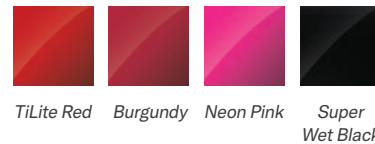

Colour Options

High Gloss Paint

TiLite Red Burgundy Neon Pink Super Wet Black

Matte Paint

Deep Blue Ice Titanium Grey Black Lava

Metallic Paint

Salsa Red Metallic Tangerine Metallic Acid Green Metallic Ocean Blue Metallic