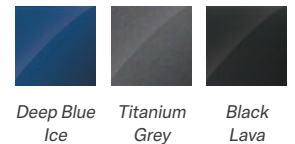

Colour Options

High Gloss Paint

TiLite Red Burgundy Neon Pink Super Wet Black

Matte Paint

Deep Blue Ice Titanium Grey Black Lava

Metallic Paint

Salsa Red Metallic Tangerine Metallic Acid Green Metallic Ocean Blue Metallic

Candy Paint

Ruby Red Azure Blue Electric Plum

Natural

Satin Titanium

Pearlescent Paint

Midnight Blue Pearl White Pearl