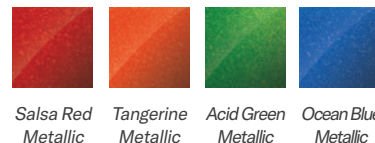

Colour Options

High Gloss Paint

TiLite Red Burgundy Neon Pink Super Wet Black

Matte Paint

Deep Blue Ice Titanium Grey Black Lava

Metallic Paint

Salsa Red Metallic Tangerine Metallic Acid Green Metallic Ocean Blue Metallic

Candy Paint

Ruby Red Azure Blue Electric Plum

Natural

Satin Titanium

Pearlescent Paint

Midnight Blue Pearl White Pearl