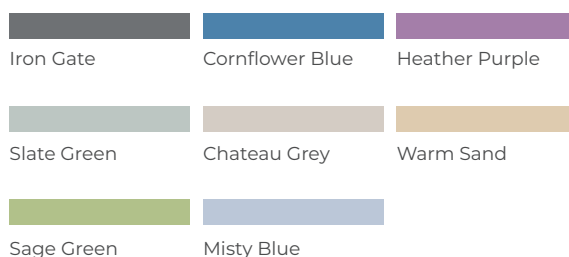

teal

Roku® Oyster Dining Table

Explore the Roku® Oyster dining table, featuring a hard round top for elegance and durability. Designed with extreme specifications, ideal for high-security settings and diverse environments.

**Shown in Iron Gate with accompanying Roku Kimi Day Chairs.*

- Smooth, high impact polyethylene, continuously moulded for maximum durability
- Stain-resistant, seamless and easy to clean for longevity and easy maintenance
- Smooth, round profile edges ensure enhanced safety and security
- Optional additional weighting 40kg
- Extremely robust, heavy-duty construction
- Table frame features heavy duty metal to metal mechanical connections
- Security screws
- Pick-resistant polyurethane
- 100% Recyclable material