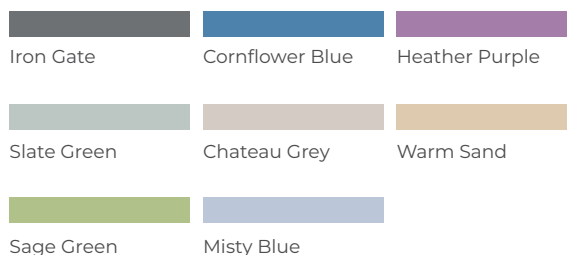

teal

Roku® Security Desk

An elegant, secure and extremely durable one-piece moulded Security Desk, ideal for diverse environments including high-security and mental health care.

**Shown in Chateau Grey with accompanying Roku Kimi day chair.*

- Smooth, high impact polyethylene, continuously moulded for maximum durability
- Stain-resistant, seamless and easy to clean for longevity and easy maintenance
- Fit flush to walls
- Smooth, round profile edges ensure enhanced safety and security
- 100% Recyclable material